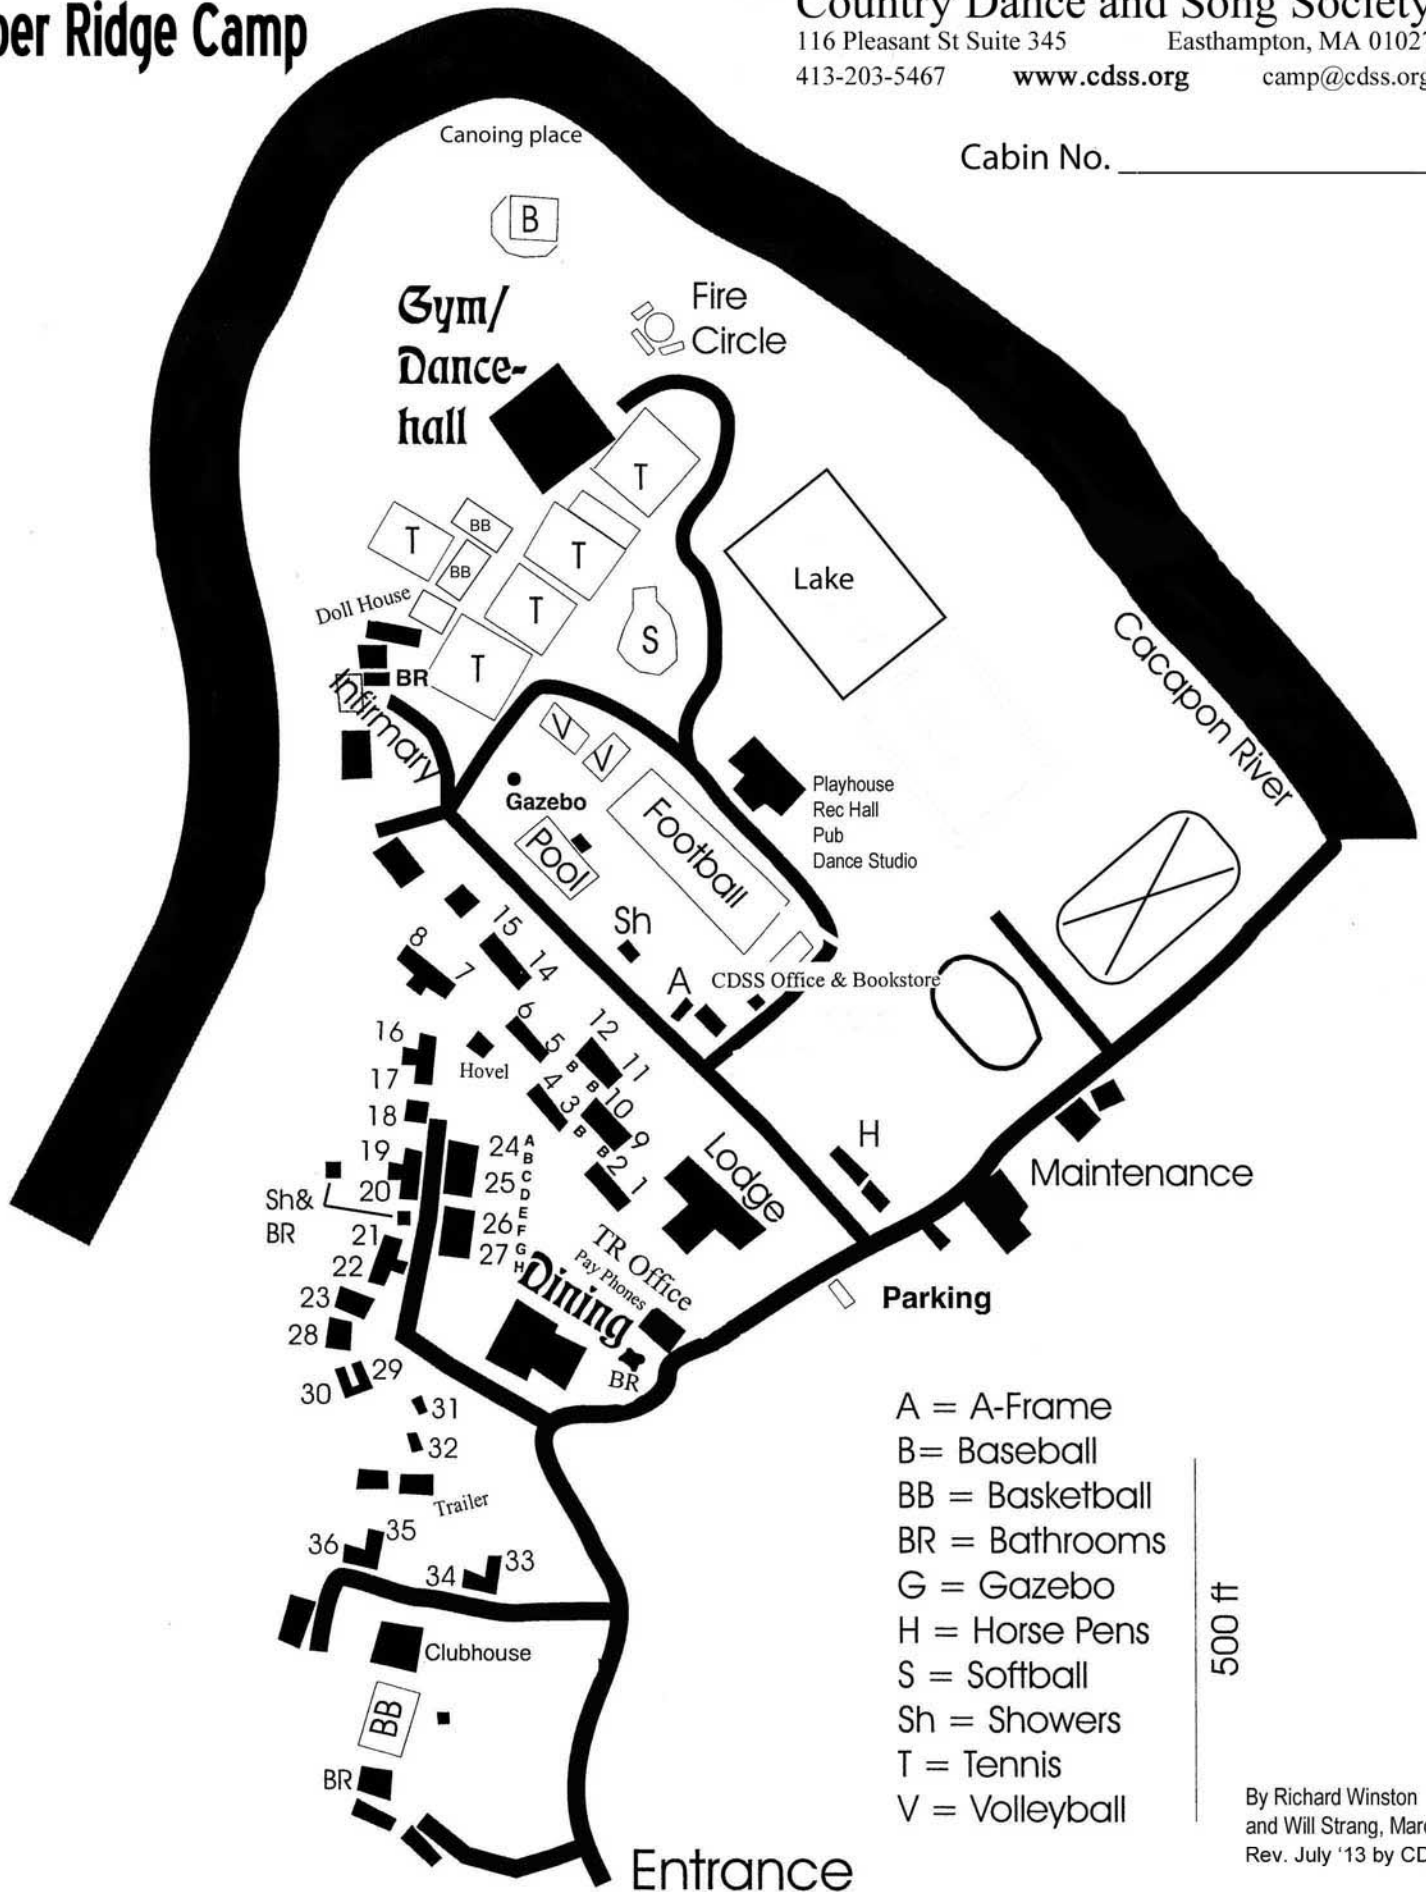

Tiber Ridge Camp

Country Dance and Song Society

116 Pleasant St Suite 345 Easthampton, MA 01027
 413-203-5467 www.cdss.org camp@cdss.org

Cabin No. _____

- A = A-Frame
- B = Baseball
- BB = Basketball
- BR = Bathrooms
- G = Gazebo
- H = Horse Pens
- S = Softball
- Sh = Showers
- T = Tennis
- V = Volleyball